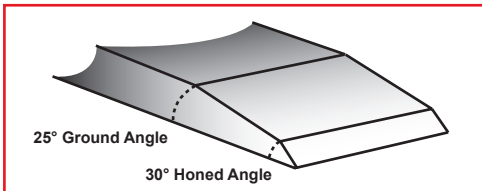

Red Soft-Grip Bevel Edge Chisels

A high quality chisel for the professional user and the keen DIY enthusiast. The bevelled edge blade design makes the chisel ideal for both fine work and for cutting into tight corners. All loose chisels are supplied in a plastic hanging case with magnetic storage clip.

Red polypropylene handle

The handle has a soft-grip, anti-slip, coating for user comfort.

Steel Striking Cap

Protection for when used with a mallet, or an occasional hammer blow.

High Quality Carbon Steel

SHARPENING

A correctly sharpened wood chisel has a double angle profile. The blade is ground to an angle of 25° which increases to 30° at the leading edge of the blade (the cutting angle).

For complete accuracy use a honing guide FAIHG (see page 91) and an oil, diamond or water stone.