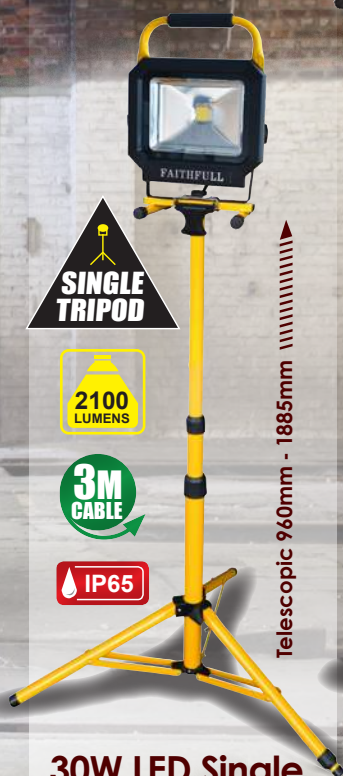

These two lights feature a quick release system which allows the lamps to be removed from the tripod for use as pod lights. Twist grip locks extend the tripod. An adjustable leg allows easy levelling on uneven surfaces.

A quick release allows lights to be easily used as pod lights.

Telescopic 960mm - 1885mm

30W LED Single Tripod Sitelight

Adjustable height 960 -1885mm. 3 metre cable and approved plug.

240V

FPPSLED30T

£115.68 Ex VAT £138.82 Inc VAT

110V

FPPSLED30TL

£115.68 Ex VAT £138.82 Inc VAT

60W LED Twin Tripod Sitelight

Adjustable height 960 -1885mm. 3 metre cable and approved plug.

240V

FPPSLED60T

£212.77 Ex VAT £255.32 Inc VAT