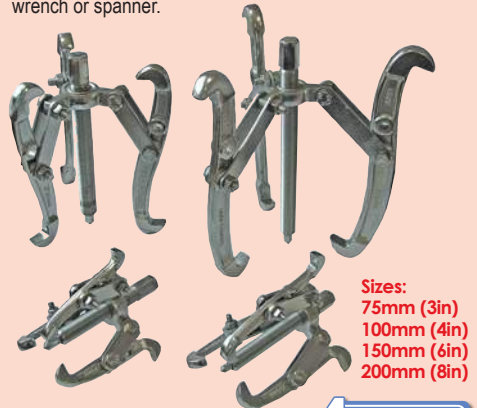

Overall size:
365 x 360 x 400mm

FAIAUSEAT
£42.79 Ex VAT
£51.35 Inc VAT

Trailing Gripper Lamp

Featuring a 50mm wide clamp for clamping to joists, beams, under vehicle bonnets, lofts etc. There are strong hand grips, a useful hanging hook for easy storage, and a protective wire cage around the bulb. The gripper lamp comes in 240 volt or 110 volt versions and both are supplied with a 5 metre cable, approved plug and include a low energy light bulb.

240V
version

FPPSLGRIPLE
£23.39 Ex VAT
£28.07 Inc VAT

110V
version

FPPSLGRIPLEL
£23.39 Ex VAT
£28.07 Inc VAT

50mm Opening

5 METRE
CABLE

Bearing Pullers

This four piece set contains 75mm, 100mm, 150mm and 200mm pullers with reversible claw legs for internal and external pulls. Manufactured from chrome vanadium steel, heat treated for added strength and chrome plated to resist corrosion. The swivelling thrust plate helps to prevent damage to shaft ends and is fitted with a hex head forcing screw which is suitable for use with a ratchet wrench or spanner.

Sizes:
75mm (3in)
100mm (4in)
150mm (6in)
200mm (8in)

FAIBEARPULL4
£54.99 Ex VAT £65.99 Inc VAT

4 PIECE SET

Plastic Inspection Lamp

A plastic inspection lamp with an integral handle and hanging hook. ES lamp holder takes a bulb of max 60W, (not included). Complete with 3metres of 0.75mm cable and plug.