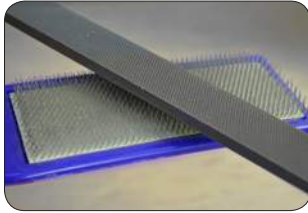

File Card Brush Kit

Two wire brushes particularly suited for clearing the cutting teeth of wood and metal files by quickly removing material shavings and swarf. The smaller straight brush is primarily used for the brushing of coarse files and rasps before using the finer card brush for final cleaning.

2 PIECE SET

FAIFCBKIT
£8.23 Ex VAT £9.88 Inc VAT

Paving Brush & Weeder Kit

An ideal kit for cleaning and weeding patios, block paving and decking. The paving brush features stainless steel bristles and a heavy-duty end scraper. The weeder also has a stainless steel blade. Both heads feature anti-twist and auto-lock fittings and are designed to be used with the Faithfull Auto-lock Extending Pole (left) which features an anti-twist locking button that prevents the head attachments from twisting or coming loose during use.

**Stainless Steel
Blade**

**Stainless Steel
Bristles**

10 x 3 rows
Bristle Length: 35mm

2 PIECE SET

FAIPATKIT
£8.23 Ex VAT £9.88 Inc VAT

Auto-lock Extending Pole

A telescopic handle for use with the Paving brush and Weeder Kit (left) which features an anti-twist locking button that prevents the head attachments from twisting or coming loose during use.