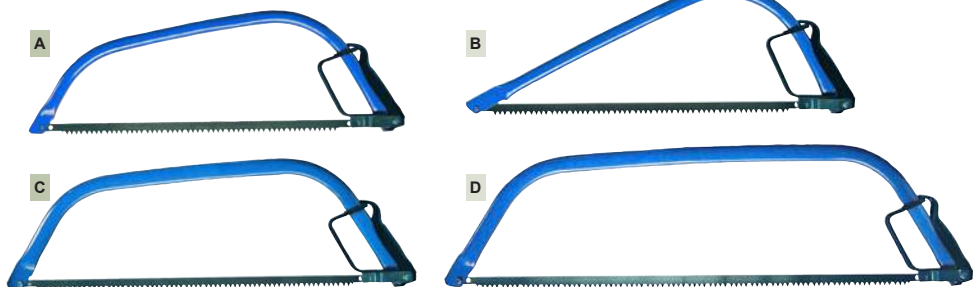

Bowsaws

A compact range of tubular steel framed bowsaws with a design to suit most applications, and available in four options with replacement blades. The bowsaws perform equally well when cutting dry wood and green timbers. They are suitable for gardeners, builders, farmers and DIY users etc. The 'Foresters' bowsaw has a sharper taper than the 'Roofers' model and is ideal for accessing and cutting amongst branches and undergrowth. The simple lever tensioner design makes blade replacement easier. Each bowsaw is supplied complete with a protective plastic blade sleeve.

PRESSURE SPRAYERS

These sprayers are suitable for use with most water based garden chemicals and are a 'must' for spraying applications around the garden, greenhouse and vegetable plots. Manufactured from shatterproof and frost resistant materials and equipped with a pressure release safety valve and adjustable spray nozzles with a trigger lock for continuous use when required.

Pressure Sprayer

A handy sized sprayer with a powerful pump action, supplied complete with two adjustable brass nozzles, one straight and one angled. Its small size makes this hand sprayer ideal for use around the garden, greenhouse or home.

FAISPRAY2
£12.94 Ex VAT
£15.53 Inc VAT

Pressure Sprayer

This sprayer features a flexible 130cm hose and 56cm lance fitted with an adjustable spray nozzle, allowing easy access to most areas of the garden. The sprayer is quickly pressurised by repeatedly depressing the pump handle and is supplied with a handy shoulder strap for single-handed use if preferred.