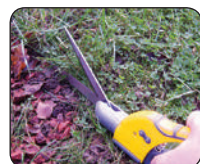

Traditional Bypass Secateurs

Traditional style bypass secateurs giving a clean cut to minimise stem bruising.

Length: 175mm (7in)

FAIBYSEC7TS

£9.71 Ex VAT £11.65 Inc VAT

16mm
CUTTING
CAPACITY

Traditional Bypass Secateurs

Traditional style bypass secateurs giving a clean cut to minimise stem bruising.

Length: 200mm (8in)

FAIBYSEC8TS

£11.03 Ex VAT £13.24 Inc VAT

18mm
CUTTING
CAPACITY

One Handed Shears

One handed shears with a 360 degree swivel head that allows 12 cutting positions. The stainless steel blades have serrated upper blade and a safety catch helps keep the blades closed when not in use. Two position handle grip for large and small hands.

Length: 305mm (12in)

FAIOHS

£16.33 Ex VAT £19.60 Inc VAT

360°
SWIVEL
HEAD

Post and Pipe Level

This specialist level is designed to ensure fence posts are upright prior to fixing. Other uses include plumbing pipes, levelling RSJs and other applications where a vertical and horizontal is needed. The durable plastic angle plate has two acrylic horizontal vials and one vertical vial that are accurate to 1.75mm per 1M = 0.1°.