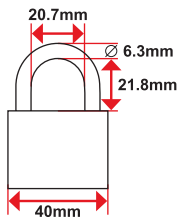

Brass Padlock Keyed Alike

Contains two 40mm padlocks which are keyed alike. The padlocks combine a quality brass 5-pin tumbler mechanism and a hardened, cut and saw resistant shackle, along with a self-locking action to provide a high level of security. They are extremely resilient to all types of weather and suitable for outside applications. Supplied with 3 keys.

FAIPLB40KA
£13.34 Ex VAT
£16.01 Inc VAT

Brass Combination Padlock

The Faithfull combination padlock has a solid brass body with a 4-pin brass tumbler mechanism. It has a hardened and plated steel shackle encompassing a self locking action. The 4-digit combination can be easily changed at any time.