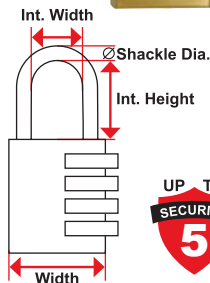

### Brass Combination Padlock

The Faithfull combination padlock has a solid brass body with a 4-pin brass tumbler mechanism. It has a hardened and plated steel shackle encompassing a self locking action. The 4-digit combination can be easily changed at any time.

The combination number is factory set to 0000.

To change the number, turn the shackle 180 degrees and push into the padlock body. Rotate the dials to desired new number.

	WIDTH	SHACKLE DIA.	INT. WIDTH	INT. HEIGHT	SECURITY	Ex VAT	Inc VAT
FAIPLB20COM	20mm	3.0mm	9.0mm	22.5mm	N/A	£4.88	£5.86
FAIPLB28COM	28mm	5.0mm	12.7mm	26.0mm	Level 2	£7.74	£9.29
FAIPLB38COM	38mm	6.3mm	19.0mm	30.2mm	Level 5	£10.89	£13.07