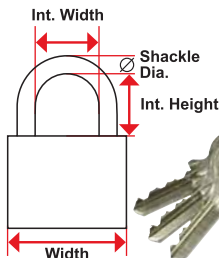

### Brass Padlocks

These Faithfull brass bodied padlocks provide an excellent level of security. Each lock features a high strength, brass cylinder mechanism that is accurately machined, durable and rust resistant. They have stainless shackle springs and a steel shackle with a self-locking action. All locks above 30mm in body size have hardened anti-cut and saw resistant shackle with double locking tongues for improved security. Each padlock is supplied with 3 keys.

	WIDTH	SHACKLE DIA.	INT. WIDTH	INT. HEIGHT	SECURITY	Ex VAT	Inc VAT
FAIPLB20	20mm	3.3mm	10.7mm	11.1mm	N/A	£2.54	£3.05
FAIPLB25	25mm	4.3mm	12.7mm	13.9mm	N/A	£3.25	£3.90
FAIPLB30	30mm	5.0mm	15.0mm	16.1mm	Level 4	£4.88	£5.86
FAIPLB40	40mm	6.3mm	20.7mm	21.8mm	Level 6	£6.66	£7.99
A FAIPLB40LS	40mm	6.3mm	20.7mm	64.5mm	Level 6	£7.08	£8.50
FAIPLB50	50mm	8.0mm	26.0mm	25.0mm	Level 7	£11.18	£13.42

### Brass Combination Padlock

The Faithfull combination padlock has a solid brass body with a 4-pin brass tumbler mechanism. It has a hardened and plated steel shackle encompassing a self locking action. The 4-digit combination can be easily changed at any time.

The combination number is factory set to 0000.

To change the number, turn the shackle 180 degrees and push into the padlock body. Rotate the dials to desired new number.

	WIDTH	SHACKLE DIA.	INT. WIDTH	INT. HEIGHT	SECURITY	Ex VAT	Inc VAT
FAIPLB20COM	20mm	3.0mm	9.0mm	22.5mm	N/A	£4.88	£5.86
FAIPLB28COM	28mm	5.0mm	12.7mm	26.0mm	Level 2	£7.74	£9.29
FAIPLB38COM	38mm	6.3mm	19.0mm	30.2mm	Level 5	£10.89	£13.07