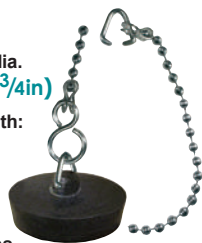

Bath & Basin Fittings

Replacement chain and plug for sinks and baths. Chrome plated ball chain complete with a robust plastic plug, assembled and ready to fit. The basin chain includes a fixing bolt.

Basin Plug dia.
40mm
(1½in)

Chain Length:
30cm
(12in)

FAICHBASINAS
£3.60 Ex VAT £4.32 Inc VAT

Bath Plug dia.
45mm (1¾in)

Chain Length:
45cm
(18in)

FAICHBATHSS
£3.20 Ex VAT £3.84 Inc VAT

Chains and accessories should never be used for any overhead lifting, load binding or towing applications.

Quick Links

Ideal for use where temporary but secure fastenings are required. The connection is made by the hexagon locking collar.

	LINK DIA.	INSIDE LINK DIAMETER	FINISH	QTY	Ex VAT	Inc VAT
FAICHQL35	3.5mm	28 x 10mm	Zinc Plated	4	£1.78	£2.14
FAICHQL35S	3.5mm	28 x 10mm	Stainless Steel	4	£5.32	£6.38
FAICHQL50	5.0mm	39 x 12mm	Zinc Plated	4	£2.40	£2.88
FAICHQL60	6.0mm	46 x 14mm	Zinc Plated	4	£3.52	£4.22
FAICHQL80	8.0mm	59 x 18mm	Zinc Plated	2	£3.52	£4.22