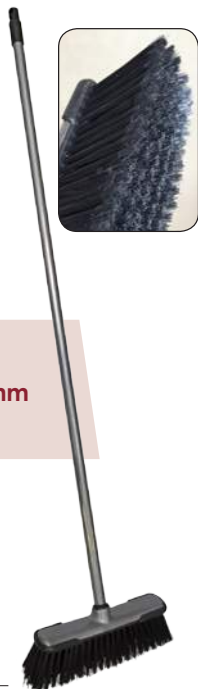

BROOMS

Soft Broom with Screw-on Handle

A plastic broom with soft PVC bristles complete with a tubular steel handle with threaded fitting and a handy hanging bracket.

Head: 300mm (12in)
Handle length: 1200mm

FAIBRSOFTDIY
£4.68 Ex VAT £5.62 Inc VAT

Soft Coco Broom with Handle

A by-product of coconut harvesting, natural coco brushes are softer compared to other natural brooms, but still provide good sweeping characteristics. For use in dry conditions.

Head: 300mm (12in)
Handle length: 1220mm

FAIBRCOCO12H
£5.99 Ex VAT £7.19 Inc VAT

Head: 450mm (18in)
Handle length: 1370mm

FAIBRCOCO18H
£11.40 Ex VAT £13.68 Inc VAT

Head: 600mm (24in)
Handle length: 1370mm