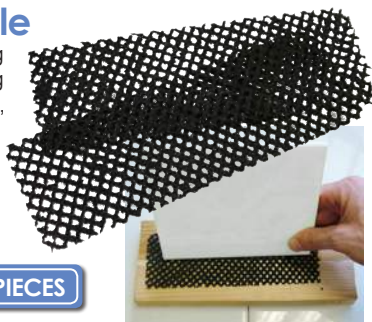

Sanding Sheet File

The aluminium oxide coated sanding mesh files are suitable for smoothing sharp and uneven edges on cut tiles, whilst minimising clogging. They are double sided for a long working life.

Size:
180mm x 60mm

FAITLSAND2
£2.49 Ex VAT   £2.99 Inc VAT

2 PIECES

Spare Tile Saw Blade 150mm

This tungsten carbide coated spare blade is designed for use in the Faithfull (FAITLRODSAW) Tile Rod Saw. Also fits many other tile saws with a 150mm (6in) blade with pin fixings.