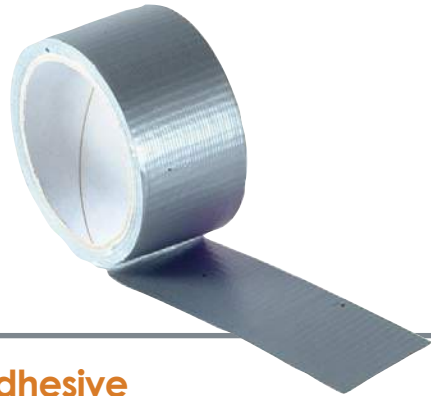

GAFFA TAPE

An extremely strong heavy-duty but versatile cloth tape available in black or silver. Easy to tear and apply. Ideally suited for packing, repairing, joining, sealing, fixing, protecting and reinforcing. Adheres to a variety of surfaces including metal, wood, concrete, glass, paper, plastic, fabric and carpet tiles.

Size: 50mm x 50M

Black

FAITAPEGAFBK
£4.88 Ex VAT
£5.86 Inc VAT

Silver

FAITAPEGAFS
£4.88 Ex VAT
£5.86 Inc VAT

Heavy-Duty

Super heavy-duty, extra strong, tough weave, double thickness fabric backed gaffa tape. Waterproof for both outdoor and indoor applications. Adheres to most surfaces including metal, wood, rubber, nylon and plastic.

Size: 50mm x 25M

FAITAPEGAFHD
£5.64 Ex VAT £6.77 Inc VAT

Power Stik Waterproof

A highly versatile and durable waterproof fabric based tape with an extremely strong adhesive. Ideal for use on most surfaces, this tough and robust tape will ensure a firm and secure hold when the task demands. The perfect choice for many applications including packing, joining, sealing, binding and general repairs.

Size: 50mm x 10M

FAITAPEPSS
£1.80 Ex VAT £2.16 Inc VAT

FAISPRAYAD
£5.96 Ex VAT
£7.15 Inc VAT

Spray Adhesive

This non-chlorinated and CFC free transparent spray has numerous applications, where previously double-sided tape may have been used. When using inside buildings you must allow adequate ventilation during use and afterwards to remove all fumes. The adhesive fixes almost all porous surfaces (excluding vinyl). Each 500ml can covers an area of 60 sq. ft. approximately. Popular uses include floor laying and upholstery. Not suitable for mounting photographs.