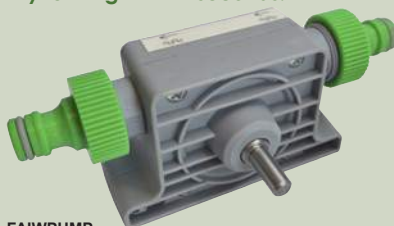

Drill Powered Water Pump

This pump is designed for use with an electric power drill and a hose pipe. It is ideal when watering the garden from a water butt and for emptying sinks, paddling pools, flood water etc. Includes two 1/2in connectors. The maximum capacity is 660 litres (145 gallons) per hour. Maximum priming height of 10M. (Not for use with volatile or flammable liquids).

Maximum drill speed 3,400rpm.
Dry running limit 12 seconds.

FAIWUMP
£10.26 Ex VAT £12.31 Inc VAT

CAUTION - Do Not Run Dry