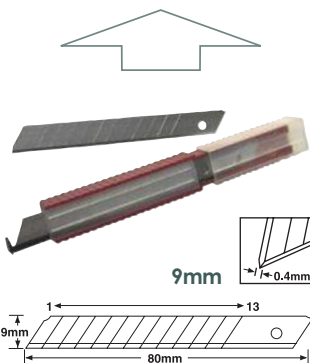

FAITKBS9
£1.84 Ex VAT £2.21 Inc VAT