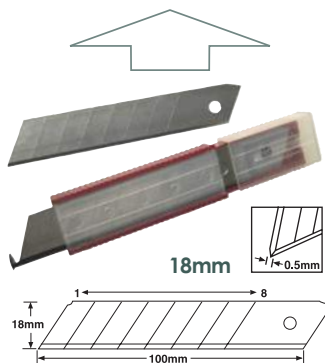

Three spare strips of blades are located within the knife. Features a comfortable non-slip grip and a thumbscrew safety blade lock.

Blade width
9mm

FAITKRS9
£3.68 Ex VAT
£4.42 Inc VAT

Blade width
18mm

FAITKRS18
£4.50 Ex VAT
£5.40 Inc VAT

Snap-Off Trimming Knife Replacement Blades

A pack of ten blades in a handy automatic blade dispenser.

These will fit Faithfull and most other brands of snap-off knives.

10
SPARE
BLADES

FAITKBS9
£1.84 Ex VAT £2.21 Inc VAT

FAITKBS18
£2.05 Ex VAT £2.46 Inc VAT

Retractable Blade Trimming Knife

An all-purpose knife with a strong die cast metal body containing five spare blades. A thumb operated slide adjuster controls the exposed blade length which retracts for safe storage.

5
SPARE
BLADES

FAITKR
£4.17 Ex VAT £5.00 Inc VAT

Angled Head Trimming Knife

This knife features a die cast metal body with an anti-slip grip, a thumb operated slide with three pre-set blade depths, fully retractable blade for safe storage, quick release blade change and internal storage for replacement blades.