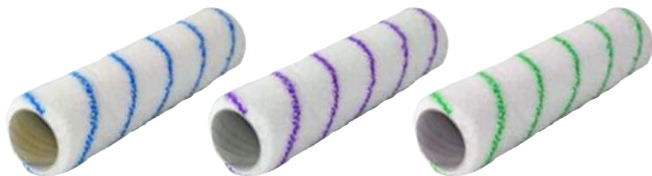

## Decorators Roller Refills

These woven pile rollers offer the best paint holding properties and reduce any pile shedding to an absolute minimum.

### LINT FREE FOR A SUPERIOR FINISH

Available in two sizes:  
228 x 38mm core  
228 x 43mm core

**MOPILE** Short pile roller for use with gloss and solid emulsion paints on smooth surfaces.

**WOVEN MEDIUM** Medium pile roller for use with emulsion paints on smooth surfaces.

**WOVEN LONG** Long pile rollers for use with emulsion paints on textured and rough surfaces.

	TYPE	SIZE	Ex VAT	Inc VAT
FAIRWMOB112	MOPILE SHORT PILE	228 x 38mm (9 x 1 1/2in)	£3.17	£3.80
FAIRWMED112	WOVEN MEDIUM PILE	228 x 38mm (9 x 1 1/2in)	£2.66	£3.19
FAIRWLONG112	WOVEN LONG PILE	228 x 38mm (9 x 1 1/2in)	£2.91	£3.49
FAIRMOPILE	MOPILE SHORT PILE	228 x 43mm (9 x 1 3/4in)	£3.36	£4.03
FAIRWMED	WOVEN MEDIUM PILE	228 x 43mm (9 x 1 3/4in)	£2.69	£3.23
FAIRWLONG	WOVEN LONG PILE	228 x 43mm (9 x 1 3/4in)	£3.00	£3.60