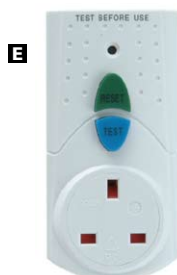

STOCK NO	A	FPP CR15MTRIO	B	FPP CR25M	FPP CR50M	FPP CR15MER	FPP CR20MER	FPP CR25MER	C	FPP CR50MER	D	FPP CR10M10A				
LIST PRICE	£35.22 EX VAT	£42.26 INC VAT	£43.19 EX VAT	£51.82 INC VAT	£77.09 EX VAT	£92.50 INC VAT	£30.53 EX VAT	£36.63 INC VAT	£31.47 EX VAT	£37.76 INC VAT	£39.75 EX VAT	£47.70 INC VAT	£70.72 EX VAT	£84.86 INC VAT	£19.94 EX VAT	£23.92 INC VAT
VOLTAGE	240V	240V	240V	240V	240V	240V	240V	240V	240V	240V	240V	240V	240V	240V	240V	240V
FULLY UNWOUND	3kW (13 amp)	3kW (13 amp)	3kW (13 amp)	3kW (13 amp)	3kW (13 amp)	3kW (13 amp)	2.4kW (10 amp)	3kW (13 amp)	3kW (13 amp)	3kW (13 amp)	3kW (13 amp)	2.4kW (10 amp)	3kW (13 amp)	3kW (13 amp)	2.4kW (10 amp)	2.4kW (10 amp)
FULLY WOUND	1kW (4 amp)	1kW (4 amp)	1kW (4 amp)	1kW (4 amp)	1kW (4 amp)	1kW (4 amp)	720W (4 amp)	1kW (4 amp)	1kW (4 amp)	1kW (4 amp)	1kW (4 amp)	720W (4 amp)	1kW (4 amp)	1kW (4 amp)	720W (4 amp)	720W (4 amp)
CABLE LENGTH	15M	25M	25M	50M	50M	15M	20M	25M	20M	25M	50M	10M	50M	50M	10M	10M
SOCKETS	4	2	2	2	2	4	4	2	4	2	2	4	2	2	4	4
STYLE	TRIO	OPEN DRUM	OPEN DRUM	OPEN DRUM	OPEN DRUM	EASY REEL	EASY REEL	EASY REEL	EASY REEL	EASY REEL	EASY REEL	CASSETTE	EASY REEL	EASY REEL	CASSETTE	CASSETTE

SAFETY NOTE: All cable reels should be fully unwound before they are used to carry a full load.