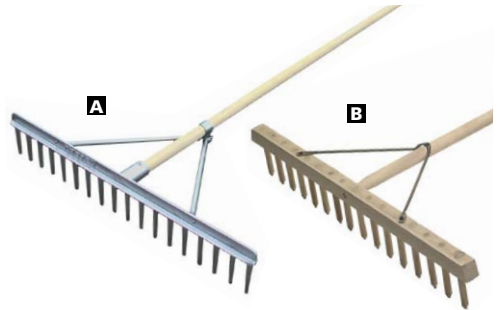

LANDSCAPE & HAY RAKES

The wooden shafted Aluminium Landscape Rake is for levelling sand and gravel.

The all-wooden Hay Rake is used for collecting cuttings, trimmings and discarded growth.

	STOCK NO	DESCRIPTION	EX VAT	INC VAT
A	FAI ALR	680mm ALU. LANDSCAPE RAKE, 1.8M HANDLE	£28.18	£33.81
B	FAI WHR	730mm WOODEN HAY RAKE, 1.7M HANDLE	£25.15	£30.18

STAINLESS STEEL RANGE

This extensive range of fully hardened and highly polished Stainless Steel tools is perfectly suited for both professional and home gardeners. Stainless Steel tools not only increase performance in heavy clay based soils but also provide corrosion-free durability. Each tool is complemented with a finely crafted Ash handle for comfort, durability and lifelong service.

SPADES

Metal treads on the top of the blade provide increased comfort and protection to the feet.

FORKS

Strong sharp tines easily penetrate the ground enabling the user to turn soil with ease.

DUTCH HOE

The strong Stainless Steel blade enables efficient removal and clearance of surface weeds around bedding plants and between bushes.

RAKE

The strong metal tines or prongs are ideal for levelling earth and gravel, and collecting weeds and discarded undergrowth.

EDGING IRON

A polished half moon blade with a durable cutting edge and foot treads for applying maximum effort when working on hard ground.