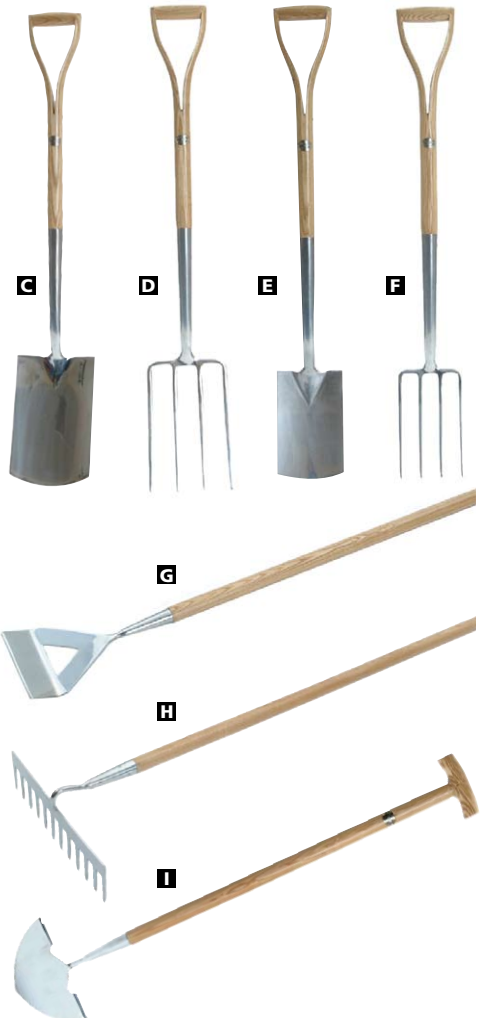

REPLACEMENT HANDLES

Faithfull offer a comprehensive selection of replacement handles. See pages 116 & 117.