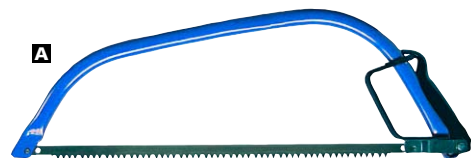

PRUNING SAW

This folding blade pruning saw has ultra sharp teeth which are sharpened on three sides. It is suitable for cutting branches up to 80mm diameter. The safety catch ensures that the blade cannot accidentally trap fingers. The blade folds neatly inside the comfortable rubber grip handle for safe storage.

	STOCK NO	DESCRIPTION	BLADE LENGTH	EX VAT	INC VAT
D	FAI FPS	FOLDING PRUNING SAW	175mm (7in)	£15.22	£17.88

PROFESSIONAL PRUNING SAWS

The superior blades fitted to these saws are taper ground with three cutting edges and they cut with a 'pull stroke' action. Impulse hardened, diamond ground and chrome plated, these saws make light work of the most demanding pruning tasks.

FOLDING PRUNING SAW

An all-steel construction and fitted with a vibration absorbing soft-grip handle. The blade folds fully into the handle, and the safety catch securely locks the blade in place during use or when stored.

	STOCK NO	DESCRIPTION	BLADE LENGTH	EX VAT	INC VAT
E	FAI FPSPRO10	PRO FOLDING SAW	250mm (10in)	£23.50	£26.63

FIXED BLADE PRUNING SAW

A robust pruning saw for the larger pruning jobs around the garden, fitted with a comfortable soft-grip handle and a 330mm (13in) fixed blade and supplied with a reversible belt mounted sheath for safe storage.

	STOCK NO	DESCRIPTION	BLADE LENGTH	EX VAT	INC VAT
F	FAI FPSPRO13	PRUNING SAW	330mm (13in)	£22.67	£27.61

A