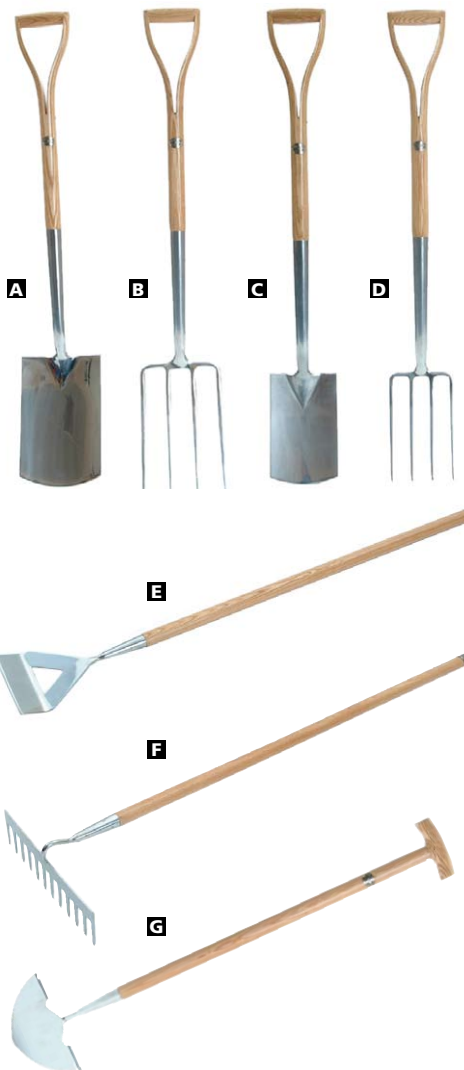

STAINLESS STEEL RANGE

This extensive range of fully hardened and highly polished stainless steel tools is perfectly suited for both professional and home gardeners. Stainless steel tools not only increase performance in heavy clay based soils but also provide corrosion-free durability. Each tool is complemented with a finely crafted ash handle for comfort, durability and lifelong service.

SPADES

Metal treads on the top of the blade provide increased comfort and protection to the feet.

FORKS

Strong sharp tines easily penetrate the ground enabling the user to turn soil with ease.

DUTCH HOE

The strong stainless steel blade enables efficient removal and clearance of surface weeds around bedding plants and between bushes.

RAKE

The strong metal tines or prongs are ideal for levelling earth and gravel, and collecting weeds and discarded undergrowth.

EDGING IRON

A polished half moon blade with a durable cutting edge and foot treads for applying maximum effort when working on hard ground.

	STOCK NO	DESCRIPTION	EX VAT	INC VAT
A	FAI SDSW	STAINLESS STEEL DIGGING SPADE	£25.24	£29.65
B	FAI SDFW	STAINLESS STEEL DIGGING FORK	£24.95	£29.31
C	FAI SBSW	STAINLESS STEEL BORDER SPADE	£22.89	£26.89
D	FAI SBFW	STAINLESS STEEL BORDER FORK	£22.89	£26.89
E	FAI SDHW	STAINLESS STEEL DUTCH HOE	£14.66	£17.22
F	FAI SGRW	STAINLESS STEEL GARDEN RAKE	£14.95	£17.56
G	FAI SEIW	STAINLESS STEEL EDGING IRON	£14.38	£16.89

REPLACEMENT HANDLES

Faithfull offer a comprehensive selection of replacement handles for most common garden tools, manufactured from the finest hickory and ash. For full details of this range please see pages 93 & 94.