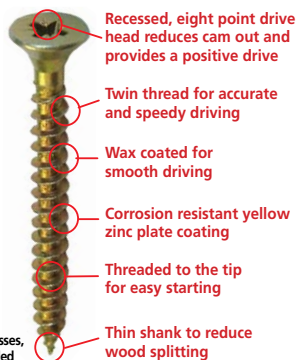

TORNADO-TWIN Twin Thread Woodscrews

Designed for speed and accurate driving, the Tornado-Twin is a versatile and efficient woodscrew for all interior wood fixing applications. It is suitable for use in all types of wood, including man-made MDF, chipboard and plywood.