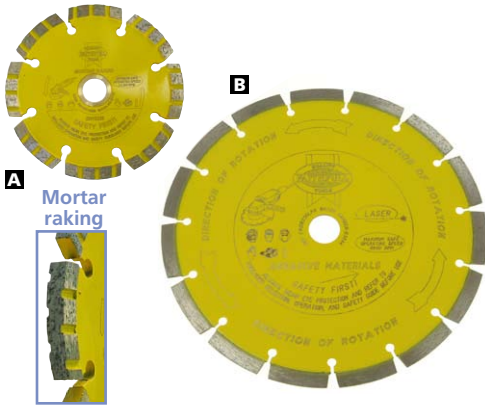

## YELLOW

Improved cutting performance on abrasive material such as breeze blocks, block paving, mortar, roof tiles, slate and low density concrete.

10mm deep Diamond impregnated segments.

### MORTAR RAKING BLADE

The 'DB115MR'\* has a 6mm thick, 8mm deep Laser welded Diamond segment, specially designed for mortar raking applications.

	STOCK NO	DIA.	BORE	BUSH	APPLICATION	EX VAT	INC VAT
<b>A</b>	FAI DB115MR*	115mm	22.2mm		DRY	£62.95	£75.54
	FAI DB230LPA	230mm	22.2mm		DRY	£64.31	£77.17
<b>B</b>	FAI DB300LPA	300mm	22.2mm	20mm	DRY	£120.56	£144.67

## BLACK

Excellent cutting performance on block paving and asphalt. The angled segment design protects the blade by preventing clogging and extends the blade life. 10mm deep Laser welded Diamond impregnated segments.

## MARATHON

- STEEL
- STAINLESS STEEL
- IRON
- MARBLE
- GRANITE
- CONCRETE
- ENGINEERING BRICK

The 'Marathon' blade represents the latest development in diamond cutting technology. Its high performance Diamond segments are capable of cutting a wide variety of materials from concrete to Stainless Steel. Unlike normal abrasives which only cut steel or stone, the 'Marathon' cuts both with no down-time, always runs cool and produces great cutting results.