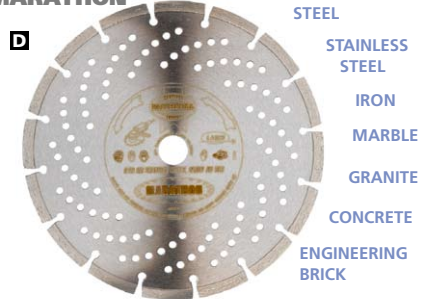

## YELLOW

Improved cutting performance on abrasive material such as breeze blocks, block paving, mortar, roof tiles, slate and low density concrete.

10mm deep Diamond impregnated segments.

### MORTAR RAKING BLADE

The 'DB115MR'\* has a 6mm thick, 8mm deep Laser welded Diamond segment, specially designed for mortar raking applications.

	STOCK NO	DIA.	BORE	BUSH	APPLICATION	EX VAT	INC VAT
<b>A</b>	FAI DB115MR*	115mm	22.2mm		DRY	£62.95	£75.54
	FAI DB230LPA	230mm	22.2mm		DRY	£64.31	£77.17
<b>B</b>	FAI DB300LPA	300mm	22.2mm	20mm	DRY	£120.56	£144.67

## BLACK

Excellent cutting performance on block paving and asphalt. The angled segment design protects the blade by preventing clogging and extends the blade life. 10mm deep Laser welded Diamond impregnated segments.

## MARATHON

- STEEL
- STAINLESS STEEL
- IRON
- MARBLE
- GRANITE
- CONCRETE
- ENGINEERING BRICK

The 'Marathon' blade represents the latest development in diamond cutting technology. Its high performance Diamond segments are capable of cutting a wide variety of materials from concrete to Stainless Steel. Unlike normal abrasives which only cut steel or stone, the 'Marathon' cuts both with no down-time, always runs cool and produces great cutting results.