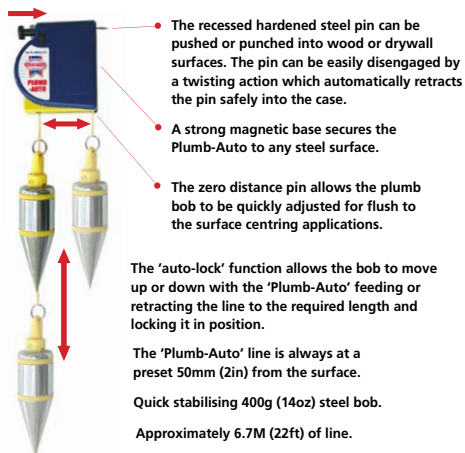

STOCK NO	DESCRIPTION	EX VAT	INC VAT
D FAI PLUMBAUTO	PLUMB BOB 400g (14oz)	£19.95	£23.44