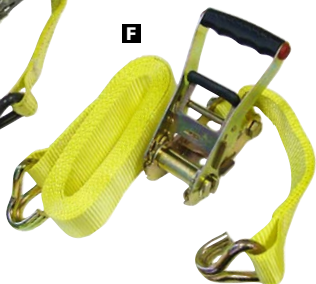

F

BUNGEE CORDS

Bungee cords make tying items down or in bundles easy. Can be used in the home workshop, garage, car, trailer and caravan.

FLAT BUNGEE CORDS

Up to 3 times stronger than standard bungee cords, these flat bungee cords feature super strong steel hooks with a smooth nylon coating to prevent scratching. The heavy-duty polypropylene braid has a high grade rubber cord for maximum elasticity.

Tested according to PPP 50019:2007.

STOCK NO	DESCRIPTION	EX VAT	INC VAT
FAI TDBUNG18	FLAT BUNGEE 460mm (18in) BLUE	£3.11	£3.73
FAI TDBUNG24	FLAT BUNGEE 610mm (24in) GREEN	£3.47	£4.16
A FAI TDBUNG30	FLAT BUNGEE 760mm (30in) ORANGE	£3.86	£4.63
FAI TDBUNG36	FLAT BUNGEE 910mm (36in) YELLOW	£4.29	£5.14

14 PIECE BUNGEE CORD SET

A set of 14 strong and flexible bungee cords complete with a storage rack. The strong metal fastening hooks have an anti-scratch plastic coating (8mm bungees).

STOCK NO	DESCRIPTION	EX VAT	INC VAT
B FAI TDBUNGSET	BUNGEE CORD SET 14PC 4 x MINI BUNGEE CORDS, 4 x 450mm (18in) BLUE CORDS, 4 x 600mm (24in) RED CORDS, 2 x 750mm (30in) GREEN CORDS	£14.95	£17.94

TIE DOWNS

Firmly secures loads quickly and efficiently. Used in the transport and building industries, the home and for many outdoor activities.

'TDCAM51' is made from hardwearing polyester and has a cam buckle action for quick operation.

The four ratchet tie downs are manufactured from terylene, a cut and abrasion resistant and weatherproof material, and feature triple layer webbing and integral 'J' style fixing hooks.

All tie downs are manufactured in accordance with EN12195-2

Breaking strain:

The minimum load a tie down will withstand before failure.

Maximum working load:

The maximum workload a tie down should be subjected to during normal use. It is recommended that the work load does not exceed one third of the rated capacity.

WEIGHT OF CARGO MUST NOT EXCEED THE WORKING LOAD LIMIT

STOCK NO	DESCRIPTION	LENGTH	EX VAT	INC VAT
C FAI TDCAM51	CAM BUCKLE TIE-DOWN x 2	5M	£7.08	£8.49
D FAI TDRAT51SH	RATCHET TIE-DOWN x 2	5M	£13.40	£16.08
E FAI TDRAT51JH	RATCHET TIE-DOWN x 2	5M	£36.67	£44.00
F FAI TDTRUCK52	RATCHET TIE-DOWN 'TRUCKER'	5M	£27.50	£33.00
FAI TDTRUCK82	RATCHET TIE-DOWN 'TRUCKER'	8M	£32.50	£39.00

STOCK NO	LENGTH	WIDTH	MAX. LOAD	BREAKING STRAIN
FAI TDCAM51	5M	25mm	150kg	450kg
FAI TDRAT51SH	5M	25mm	275kg	818kg
FAI TDRAT51JH	5M	32mm	660kg	2000kg
FAI TDTRUCK52	5M	50mm	1500kg	4500kg
FAI TDTRUCK82	8M	50mm	1500kg	4500kg