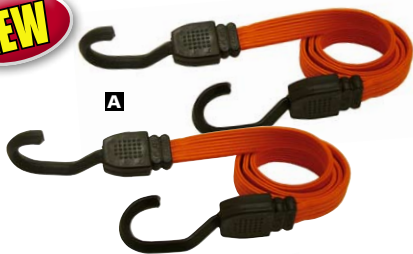

NEW

A

B

NEW

C

D

E

F

BUNGEE CORDS

Bungee cords make tying items down or in bundles easy. Can be used in the home workshop, garage, car, trailer and caravan.

FLAT BUNGEE CORDS

Up to 3 times stronger than standard bungee cords, these flat bungee cords feature super strong steel hooks with a smooth nylon coating to prevent scratching. The heavy-duty polypropylene braid has a high grade rubber cord for maximum elasticity.

Tested according to PPP 50019:2007.

STOCK NO	DESCRIPTION	EX VAT	INC VAT
FAI TDBUNG18	FLAT BUNGEE 460mm (18in) BLUE	£3.11	£3.73
FAI TDBUNG24	FLAT BUNGEE 610mm (24in) GREEN	£3.47	£4.16
A FAI TDBUNG30	FLAT BUNGEE 760mm (30in) ORANGE	£3.86	£4.63
FAI TDBUNG36	FLAT BUNGEE 910mm (36in) YELLOW	£4.29	£5.14

14 PIECE BUNGEE CORD SET

A set of 14 strong and flexible bungee cords complete with a storage rack. The strong metal fastening hooks have an anti-scratch plastic coating (8mm bungees).

STOCK NO	DESCRIPTION	EX VAT	INC VAT
B FAI TDBUNGSET	BUNGEE CORD SET 14PC 4 x MINI BUNGEE CORDS, 4 x 450mm (18in) BLUE CORDS, 4 x 600mm (24in) RED CORDS, 2 x 750mm (30in) GREEN CORDS	£14.95	£17.94

TIE DOWNS

Firmly secures loads quickly and efficiently. Used in the transport and building industries, the home and for many outdoor activities.

'TDCAM51' is made from hardwearing polyester and has a cam buckle action for quick operation.

The four ratchet tie downs are manufactured from terylene, a cut and abrasion resistant and weatherproof material, and feature triple layer webbing and integral 'J' style fixing hooks.

All tie downs are manufactured in accordance with EN12195-2

Breaking strain:

The minimum load a tie down will withstand before failure.

Maximum working load: