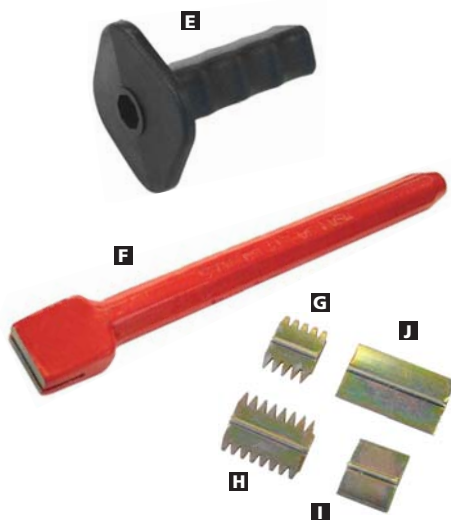

## FLOORING CHISELS

For cutting through joints in laid tongued and grooved floorboarding and removing sections of board. The hardened and tempered cutting edge is not suitable for use on brick or stone.

## PLUGGING CHISELS

For removing the mortar and cement from between bricks or blockwork. The cutting edge is thicker than the blade to maximise clearance and the flute ensures a faster debris discharge.

	STOCK NO	DESCRIPTION	EX VAT	INC VAT
<b>C</b>	FAI FPC	PLUGGING CHISEL	£5.27	£6.19
	FAI FPCW	PLUGGING CHISEL PRE PACK	£5.47	£6.42
<b>D</b>	FAI FPCPG	PLUGGING CHISEL & SAFETY GRIP	£8.37	£9.83

## PROTECTIVE GRIPS

The size shown is the diameter across the shaft on which the protective grip is to be fitted.

	STOCK NO	DESCRIPTION	SIZE	EX VAT	INC VAT
<b>E</b>	FAI GRIP58	BLACK PROTECTIVE GRIP	5/8in	£3.02	£3.54
	FAI GRIP34	BLACK PROTECTIVE GRIP	3/4in	£3.02	£3.54
	FAI GRIP78	BLACK PROTECTIVE GRIP	7/8in	£3.02	£3.54