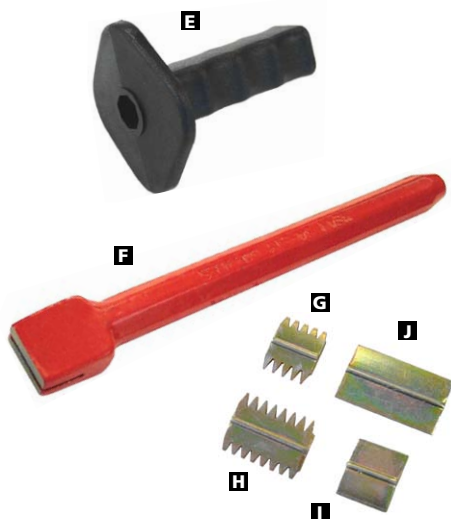

FLOORING CHISELS

For cutting through joints in laid tongued and grooved floorboarding and removing sections of board. The hardened and tempered cutting edge is not suitable for use on brick or stone.

STOCK NO	SIZE	EX VAT	INC VAT
A FAI EC214	57mm (2 ¹ / ₄ in)	£4.78	£5.61
B FAI EC214PG	57mm (2 ¹ / ₄ in) WITH SAFETY GRIP	£8.34	£9.79
FAI EC214W	57mm (2 ¹ / ₄ in) PRE PACK	£4.99	£5.86

PLUGGING CHISELS

For removing the mortar and cement from between bricks or blockwork. The cutting edge is thicker than the blade to maximise clearance and the flute ensures a faster debris discharge.

STOCK NO	DESCRIPTION	EX VAT	INC VAT
C FAI FPC	PLUGGING CHISEL	£5.53	£6.49
FAI FPCW	PLUGGING CHISEL PRE PACK	£5.74	£6.74
D FAI FPCPG	PLUGGING CHISEL & SAFETY GRIP	£8.79	£10.32

PROTECTIVE GRIPS

The size shown is the diameter across the shaft on which the protective grip is to be fitted.

STOCK NO	DESCRIPTION	SIZE	EX VAT	INC VAT
E FAI GRIP58	BLACK PROTECTIVE GRIP	16mm	£3.17	£3.72
FAI GRIP34	BLACK PROTECTIVE GRIP	19mm	£3.17	£3.72
FAI GRIP78	BLACK PROTECTIVE GRIP	22mm	£3.17	£3.72

SCUTCH COMBS & HOLDERS

SCUTCH COMB HOLDER

A holder for replaceable stone dressing combs, used for keying surfaces prior to rendering etc.

STOCK NO	DESCRIPTION	SIZE	EX VAT	INC VAT
F FAI SCH1	SCUTCH COMB HOLDER	200 x 25mm	£8.45	£9.92
FAI SCH112	SCUTCH COMB HOLDER	200 x 38mm	£9.32	£10.95
FAI SCH1W	SCUTCH COMB HOLDER PRE PACK	200 x 25mm	£8.66	£10.17