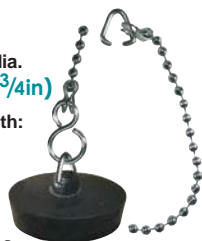

Bath & Basin Fittings

Replacement chain and plug for sinks and baths. Chrome plated ball chain complete with a robust plastic plug, assembled and ready to fit. The basin chain includes a fixing bolt.

Basin Plug dia.
40mm
(1½in)

Chain Length:
30cm
(12in)

FAICHBASINAS
£3.60 Ex VAT £4.32 Inc VAT

Bath Plug dia.
45mm (1¾in)

Chain Length:
45cm
(18in)

FAICHBATHSS
£3.20 Ex VAT £3.84 Inc VAT

Chains and accessories should never be used for any overhead lifting, load binding or towing applications.

Quick Links

Ideal for use where temporary but secure fastenings are required. The connection is made by the hexagon locking collar.

	LINK DIA.	INSIDE LINK DIAMETER	FINISH	QTY	Ex VAT	Inc VAT
FAICHQL35	3.5mm	28 x 10mm	Zinc Plated	4	£1.78	£2.14
FAICHQL35S	3.5mm	28 x 10mm	Stainless Steel	4	£5.32	£6.38
FAICHQL50	5.0mm	39 x 12mm	Zinc Plated	4	£2.40	£2.88
FAICHQL60	6.0mm	46 x 14mm	Zinc Plated	4	£3.52	£4.22
FAICHQL80	8.0mm	59 x 18mm	Zinc Plated	2	£3.52	£4.22