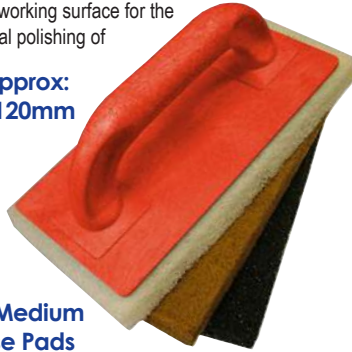

### Scouring Set Triple Pack

This kit contains all the essential components required to remove excess grout from tiled surfaces quickly and easily after grouting is completed. The trowel is comfortable to use and fitted with a hook and loop fixing system that provides a large flat working surface for the rapid removal of grout and for final polishing of tiled surfaces.

**Pad Size approx:**  
250mm x 120mm  
x 20mm

**Contents:**

- 1 x Scouring Pad Holder
- 1 x White (Fine) nylon pad
- 1 x Brown (Medium) nylon pad
- 1 x Black (Coarse) nylon pad

**with Fine, Medium and Coarse Pads**

### Professional Hydro Grouting Sponge

This sponge combines a soft and absorbent top sponge and a coarse stiff bottom sponge. It is ideal for tough cleaning applications and is particularly suited to decorating and tiling projects requiring an absorbent sponge with a more aggressive cleaning surface.